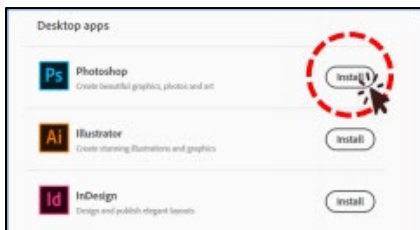

If you need any assistance or have questions regarding the installation, please email ITsupport@cuesta.edu to start a work order.