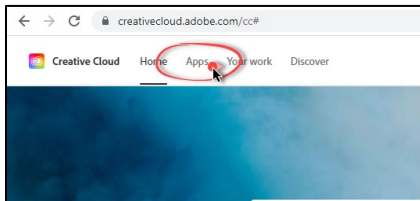

3. Scroll the list of apps to locate the app of your choice
4. Select Install