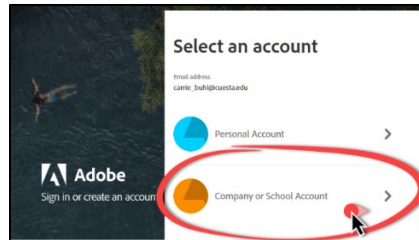

Directions for Downloading Adobe Creative Cloud Apps

1. Launch the [Adobe Creative Cloud Login Page](#)
 - a. Enter your Cuesta email, then select Continue

- b. If prompted, select Company or School Account