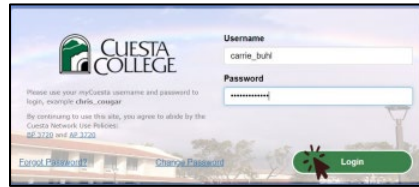

2. Once you are logged-in, select Apps